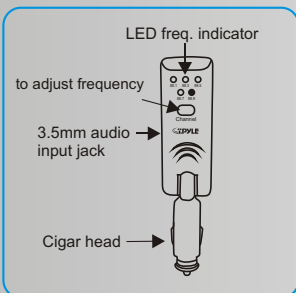

P.PYLE

PiFM2

CAR FM TRANSMITTER

For Ipod,MP3,MD...

SKETCH-MAP